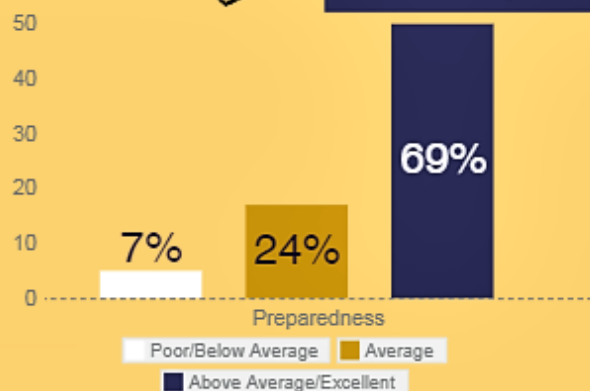

HUMANITIES & SOCIAL SCIENCES

Class of 2016 Post-Graduation Activity

Employment

99.5%

of respondents indicated that they are currently employed full-time/part-time and/or attending graduate school

61% full time

2% part time

37% graduate school

Business 14%
Education 20%
Research 7%
Administrative 14%

Job Functions

7%
11%
8%
19%
Mental Health
Non-Profit
Social Services
Other

Salary

The average salary of respondents was $48,241

36% of graduates received their job offer before graduation, 35% within 3 months, 19% between 3 and 6 months, and 10% between 6 and 12 months.

Preparedness and Satisfaction

The above graph indicates students' self-reported career preparedness